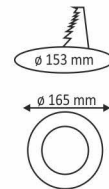

12W SLIM

5,23$

YL10-1200 ○ 6500K
YL10-1201 ● 3200K

IP20 220V

1080
Lümen SMD LED

40 Ad.