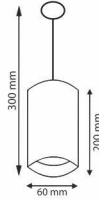

BOSTON

YENİ

27,85$ YL02-0000-S ● SİYAH-PORTAKAL