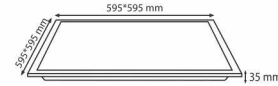

## 60X60 BACKLIGHT LED PANEL (PHILIPS &amp; OSRAM DRIVER)

36,50\$

36,50\$

YL18-5400-P ○ 6500K

YL18-5401-P ● 3200K

YL18-5400-O ○ 6500K

YL18-5401-O ● 3200K

OSRAM  
LED TECHNOLOGY INCLUDED