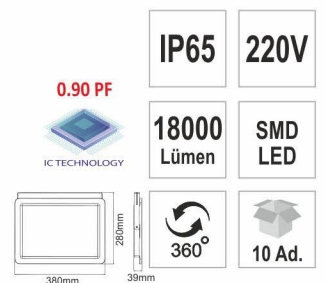

200W

73,50$

YL70-0200 ○ 6500K
YL70-0201 ● 3200K