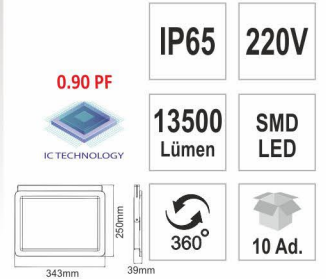

150W

58,00$

YL70-0150 ○ 6500K
YL70-0151 ● 3200K