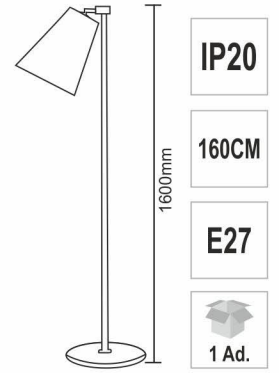

HAWAII LAMBADER

85,00$ YL02-0000 ● SİYAH