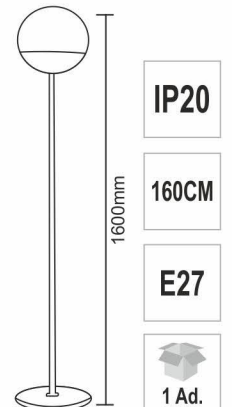

OREGON LAMBADER

85,00$ YL02-0002 ● GOLD