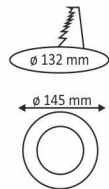

9W SLIM

4,76$

YL10-0900 ○ 6500K
YL10-0901 ● 3200K

IP20 220V

810
Lümen SMD LED

60 Ad.