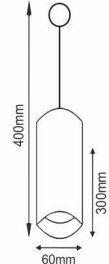

DALLAS

YENİ

30,00$ YL02-0001 ● SİYAH-BEYAZ