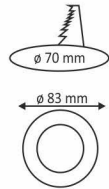

## 3W SLIM

2,70\$

YL10-0300 ○ 6500K  
YL10-0301 ● 3200K

IP20 220V

270  
Lümen SMD LED

100 Ad.