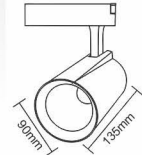

40W BEYAZ KASA - LYON

21,00$

YL29-4101 ○ 6500K

YL29-4102 ● 3200K

22,00$

YL29-4107 ○ 4000K

IP20 220V

3600
Lümen COB
LED

40W