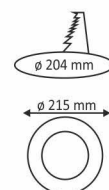

18W SLIM

6,65$

YL10-1800 ○ 6500K
YL10-1801 ● 3200K

IP20 220V

1620
Lümen SMD LED

40 Ad.