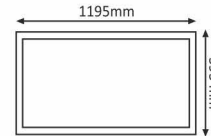

60X120 SLIM

63,50$

YL19-6400 ○ 6500K
YL19-6401 ● 3200K