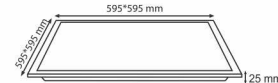

## 60X60 BACKLIGHT LED PANEL (SUPER SLIM)

YENİ

31,75\$

YL18-6500 ○ 6500K

YL18-6501 ● 3200K

YÜKSEK LÜMEN

IP20

220V