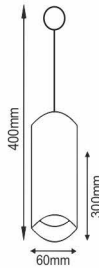

TUCSON

YENİ

37,70$ YL02-0003 ● SİYAH-SATIN