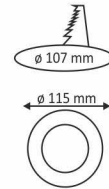

6W SLIM

3,65$

YL10-0600 ○ 6500K
YL10-0601 ● 3200K

IP20 220V

540
Lümen SMD LED

100 Ad.