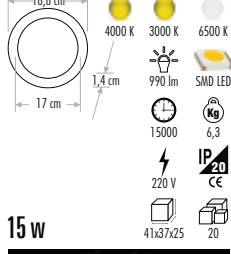

SLIM LED PANEL (%100 ALÜMİNYUM)

CT-5144 2" PANEL LED ARMATÜR 21,00 ₺

CT-5145 3" PANEL LED ARMATÜR 28,00 ₺

CT-5146 4" PANEL LED ARMATÜR 38,00 ₺

CT-5147 5" PANEL LED ARMATÜR 40,00 ₺

CT-5148 6" PANEL LED ARMATÜR 50,00 ₺