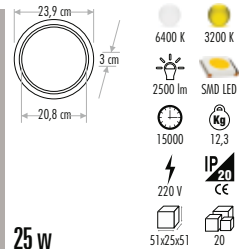

CT-5188 GOLD LED PANEL ARMATÜR 150,00 ₺