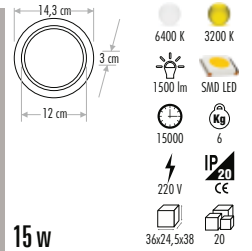

CT-5196 GOLD LED PANEL ARMATÜR 90,00 ₺