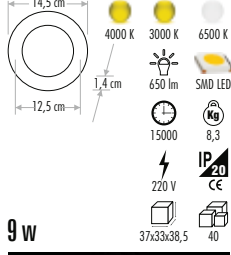

SLIM LED PANEL (%100 ALÜMİNYUM)

CT-5144 2" PANEL LED ARMATÜR 21,00 ₺

CT-5145 3" PANEL LED ARMATÜR 28,00 ₺

CT-5146 4" PANEL LED ARMATÜR 38,00 ₺

CT-5147 5" PANEL LED ARMATÜR 40,00 ₺

CT-5148 6" PANEL LED ARMATÜR 50,00 ₺