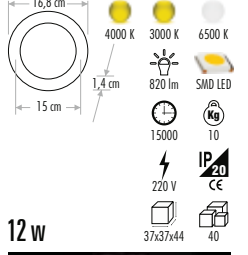

SLIM LED PANEL (%100 ALÜMİNYUM)

CT-5144 2" PANEL LED ARMATÜR 21,00 ₺

CT-5145 3" PANEL LED ARMATÜR 28,00 ₺

CT-5146 4" PANEL LED ARMATÜR 38,00 ₺

CT-5147 5" PANEL LED ARMATÜR 40,00 ₺

CT-5148 6" PANEL LED ARMATÜR 50,00 ₺