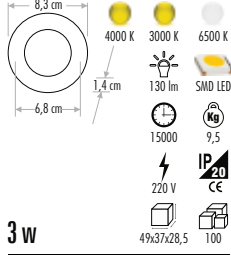

CT-5145 3" PANEL LED ARMATÜR 28,00 ₺

SLIM LED PANEL (%100 ALÜMİNYUM)

CT-5144 2" PANEL LED ARMATÜR 21,00 ₺