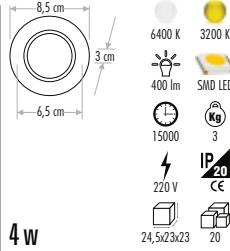

GOLD SLIM LED PANEL

CT-5298 GOLD LED PANEL ARMATÜR 45,00 ₺