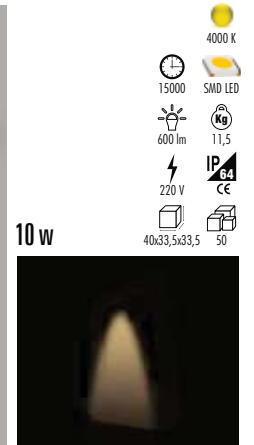

DIŐ MEKAN MODERN LED APLİK

CIP MADE IN TAIWAN