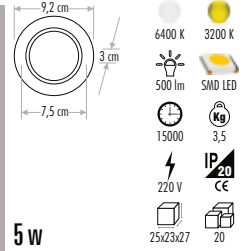

CT-5295 GOLD LED PANEL ARMATÜR 50,00 ₺