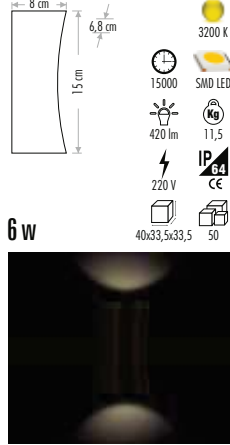

DIŐ MEKAN MODERN LED APLİK

CIP MADE IN TAIWAN