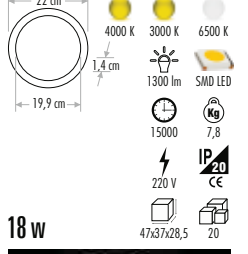

CT-5149 8" PANEL LED ARMATÜR 55,00 ₺