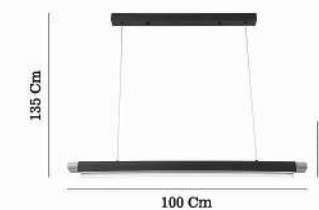

ZANDER

Black - Siyah 51972-01-LM1-BK

2,01 Kg
8x100 Cm
LED / 1x36W
3000 K
4680 L

Black - Siyah 51972-02-LB1-BK