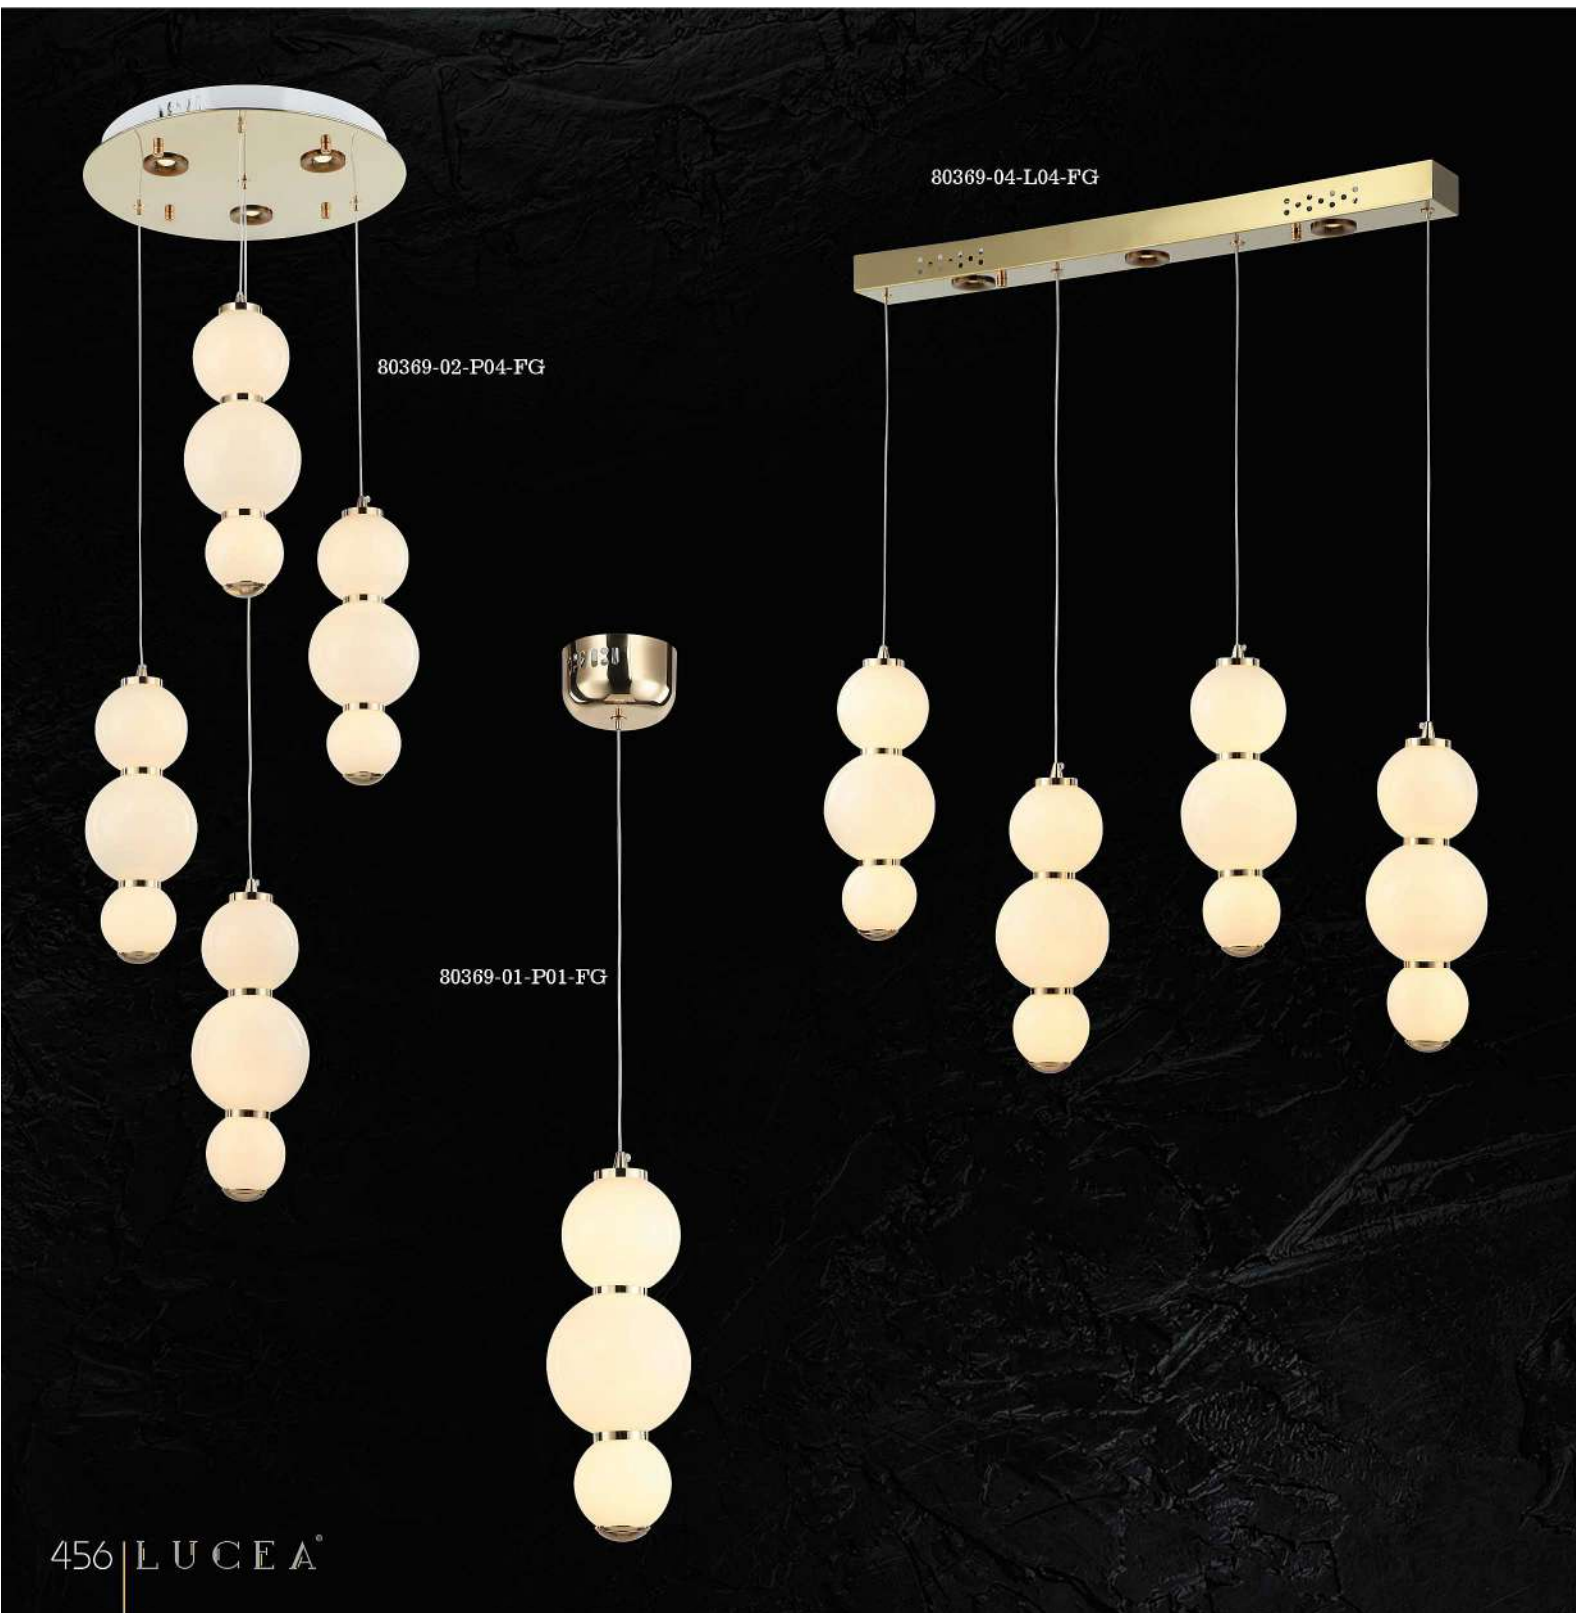

ELMER

French Gold - Altun 80369-01-P01-FG 0,90 Kg 12 Cm LED / 1x20W 3000 K 1400 L	French Gold - Altun 80369-02-P04-FG 3,40 Kg 35 Cm LED / 1x70W + 3x5W 3000 K 6160 L	French Gold - Altun 80369-03-P06-FG 5,00 Kg 45 Cm LED / 1x100W + 5x5W 3000 K 9100 L
French Gold - Altun 80369-04-L04-FG 3,50 Kg 12x70 Cm LED / 1x70W + 3x5W 3000 K 6160 L	French Gold - Altun 80369-05-W01-FG 0,90 Kg 12x25 Cm LED / 1x20W 3000 K 1400 L