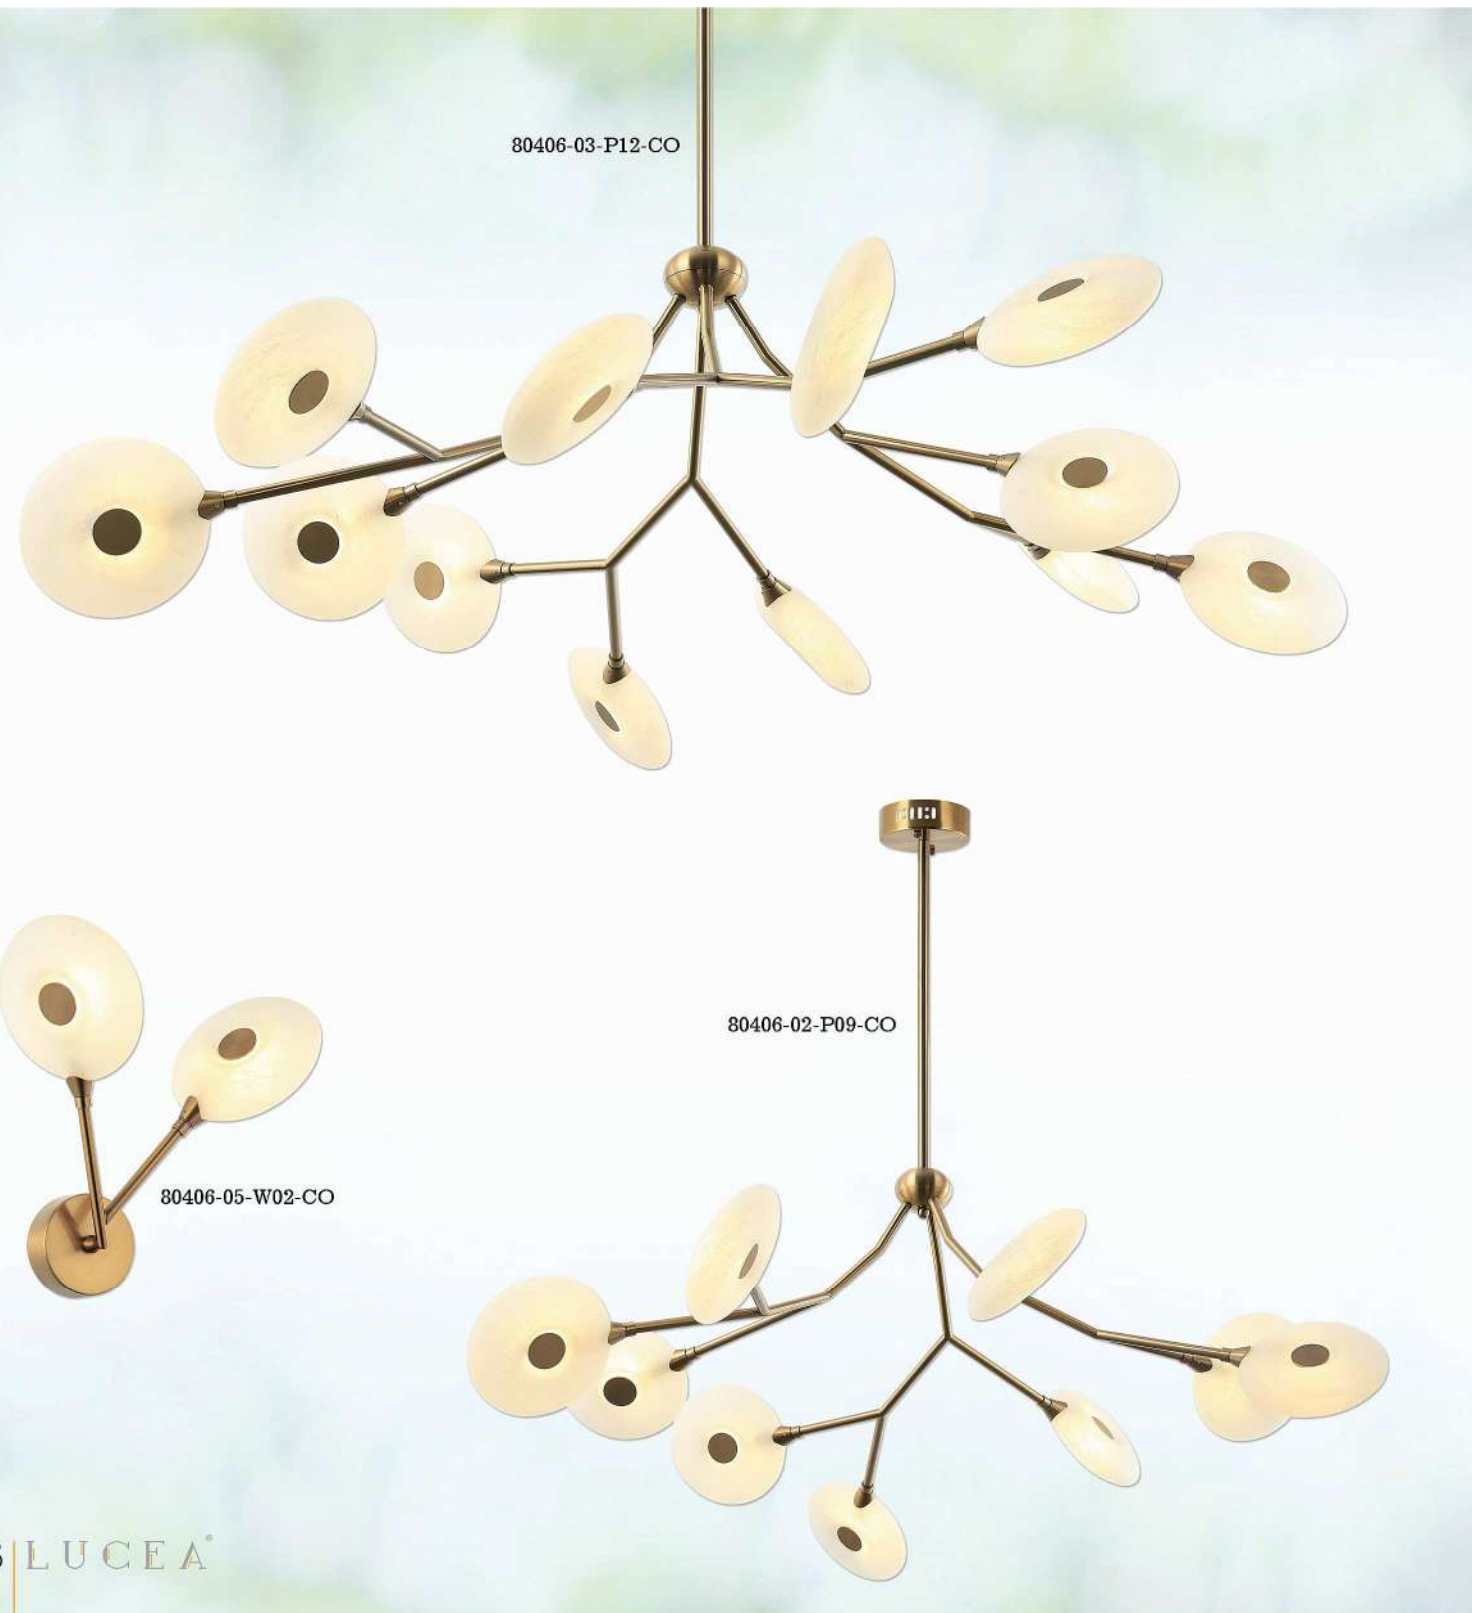

80406-03-P12-CO

80406-02-P09-CO

80406-05-W02-CO

MINAS

Copper Color - EskiTime 80406-01-P06-CO 90 Cm 81 Cm 4,30 Kg 81 Cm LED / 6x2W 3000 K 336 L	Copper Color - EskiTime 80406-02-P09-CO 104 Cm 108 Cm 5,90 Kg 108 Cm LED / 9x2W 3000 K 504 L	Copper Color - EskiTime 80406-03-P12-CO 106 Cm 118 Cm 7,80 Kg 118 Cm LED / 12x2W 3000 K 672 L
Copper Color - EskiTime 80406-04-L06-CO 109 Cm 108 Cm 4,10 Kg 59x108 Cm LED / 6x2W 3000 K 336 L	Copper Color - EskiTime 80406-05-W02-CO 31 Cm 33 Cm 1,20 Kg 18x33 Cm LED / 2x2W 3000 K 112 L