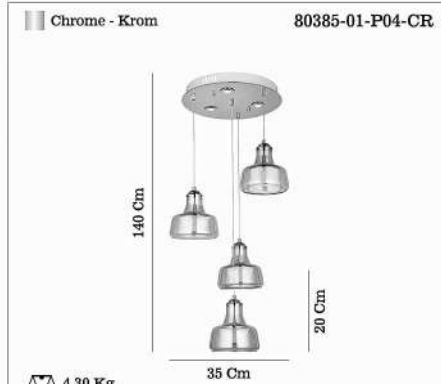

# OTINA

396 | LUCEA®

52009-03-P10-FG

LUCEA® | 397

OTINA

French Gold - Altan	52009-01-P05-FG	French Gold - Altan	52009-02-P07-FG	French Gold - Altan	52009-03-P10-FG
	40 Cm		50 Cm		60 Cm
	7,70 Kg		10,50 Kg		14,80 Kg
	40 Cm		50 Cm		60 Cm
	LED / 5x7W + 4x5W		LED / 7x7W + 6x5W		LED / 10x7W + 6x5W
	8465 L		11885 L		16760 L
	3000 K		3000 K		3000 K

# BELIZE

80385-02-P06-CR

80385-01-P04-CR

80385-04-W01-CR

80385-03-L04-CR

BELIZE

Chrome - Krom 80385-01-P04-CR

⚖️ 4,30 Kg  
 ⌀ 35 Cm  
 Ⓚ 3000 K  
 ⚡ LED / 3x5W + 4x14W (Lm) 7420 L