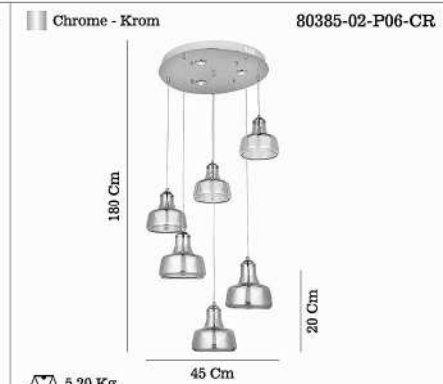

# OTINA

396 | LUCEA®

52009-03-P10-FG

LUCEA® | 397

OTINA

French Gold - Altan	52009-01-P05-FG	French Gold - Altan	52009-02-P07-FG	French Gold - Altan	52009-03-P10-FG
	40 Cm		50 Cm		60 Cm
	7,70 Kg		10,50 Kg		14,80 Kg
	40 Cm		50 Cm		60 Cm
	LED / 5x7W + 4x5W		LED / 7x7W + 6x5W		LED / 10x7W + 6x5W
	8465 L		11885 L		16760 L
	3000 K		3000 K		3000 K

# BELIZE

80385-02-P06-CR

80385-01-P04-CR

80385-04-W01-CR

80385-03-L04-CR

BELIZE

Chrome - Krom 80385-01-P04-CR

⚖️ 4,30 Kg  
 ⌀ 35 Cm  
 Ⓚ 3000 K  
 ⚡ LED / 3x5W + 4x14W (Lm) 7420 L