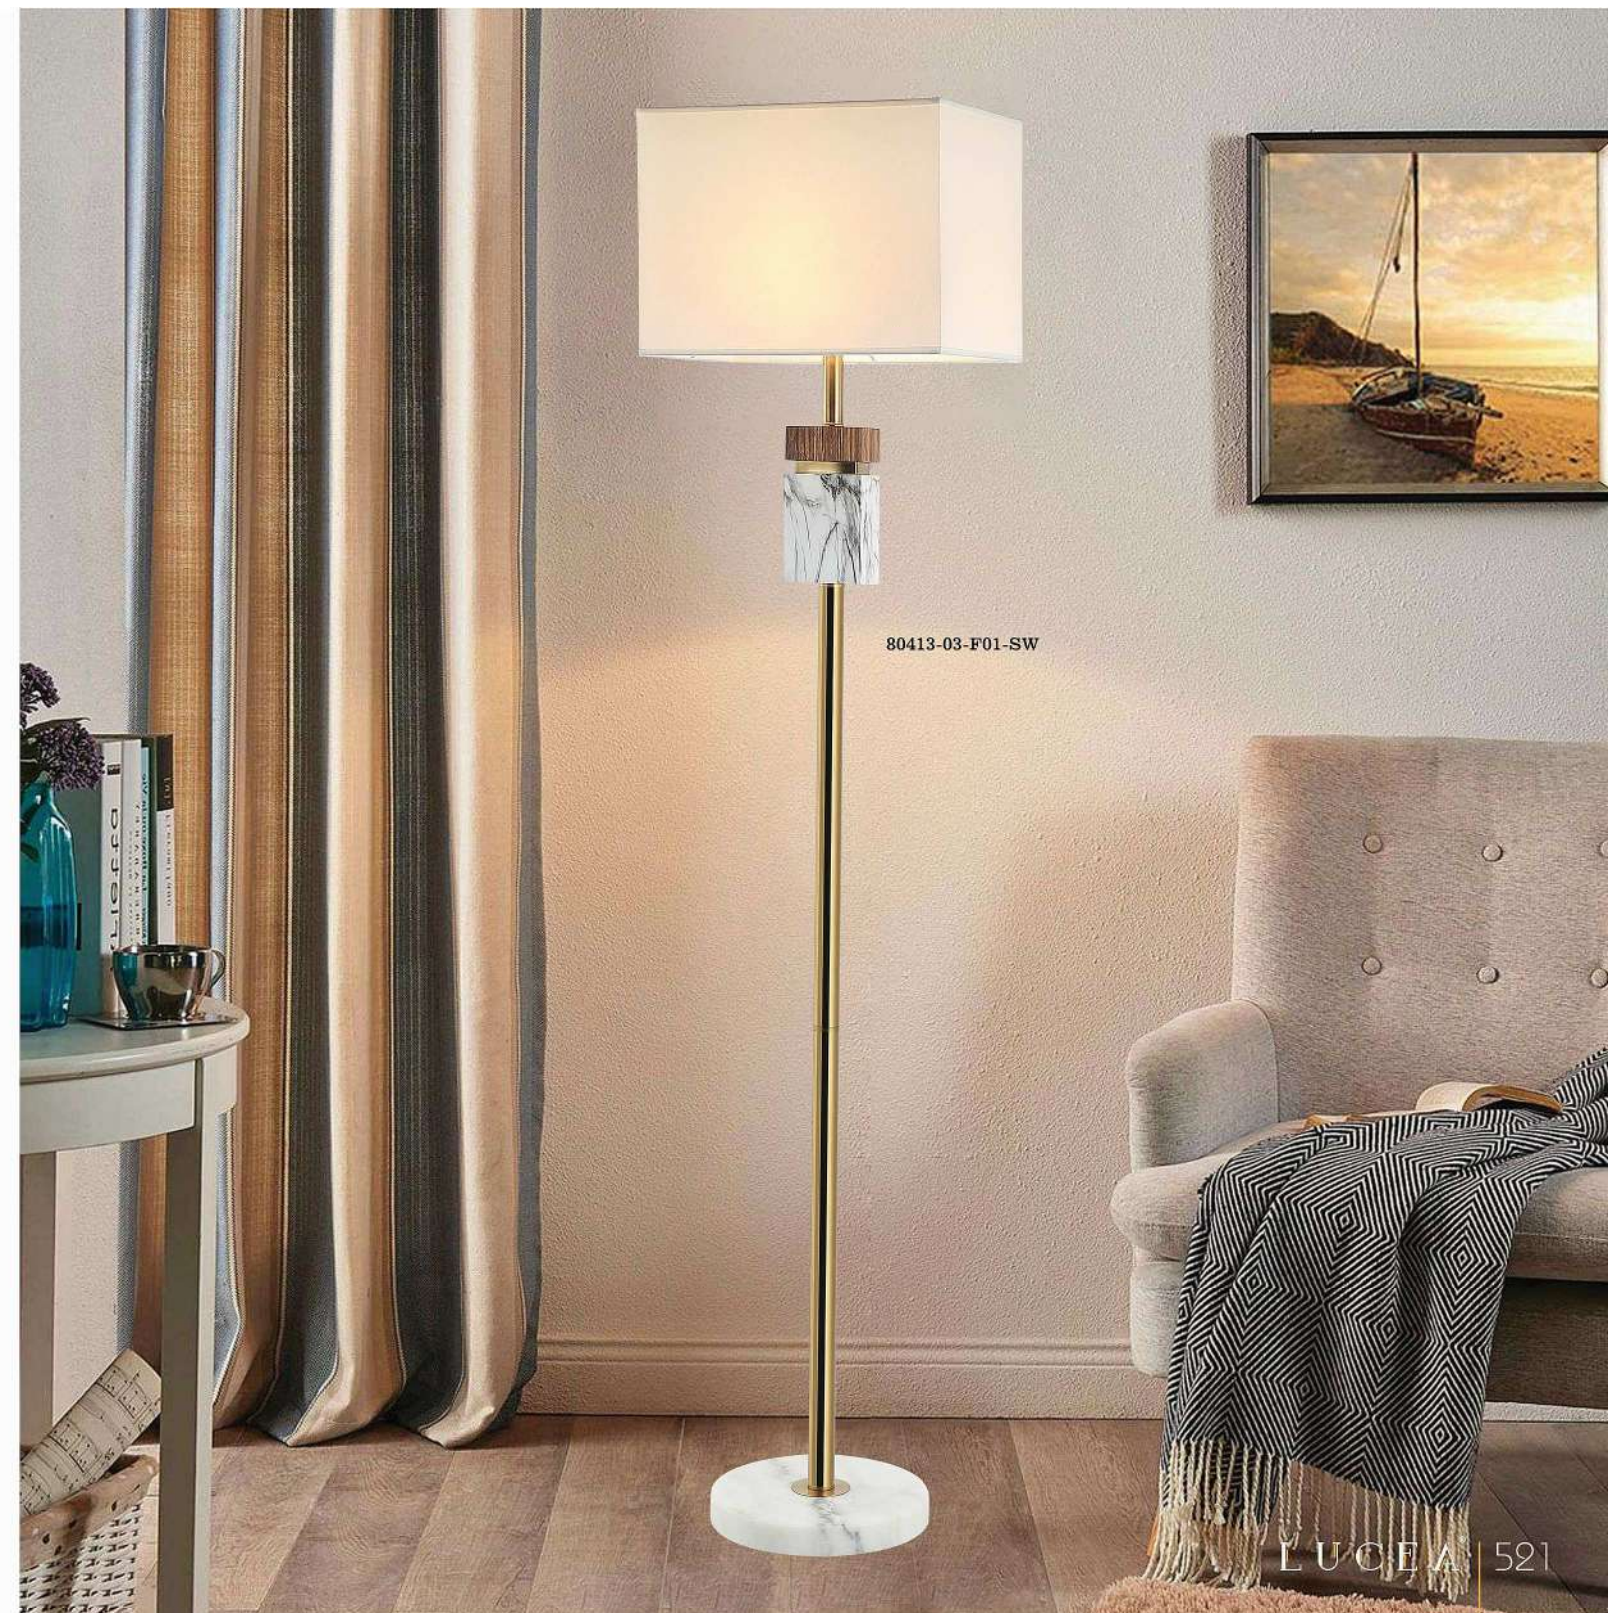

LETEN

80413-03-F01-SW

LUCERA 521