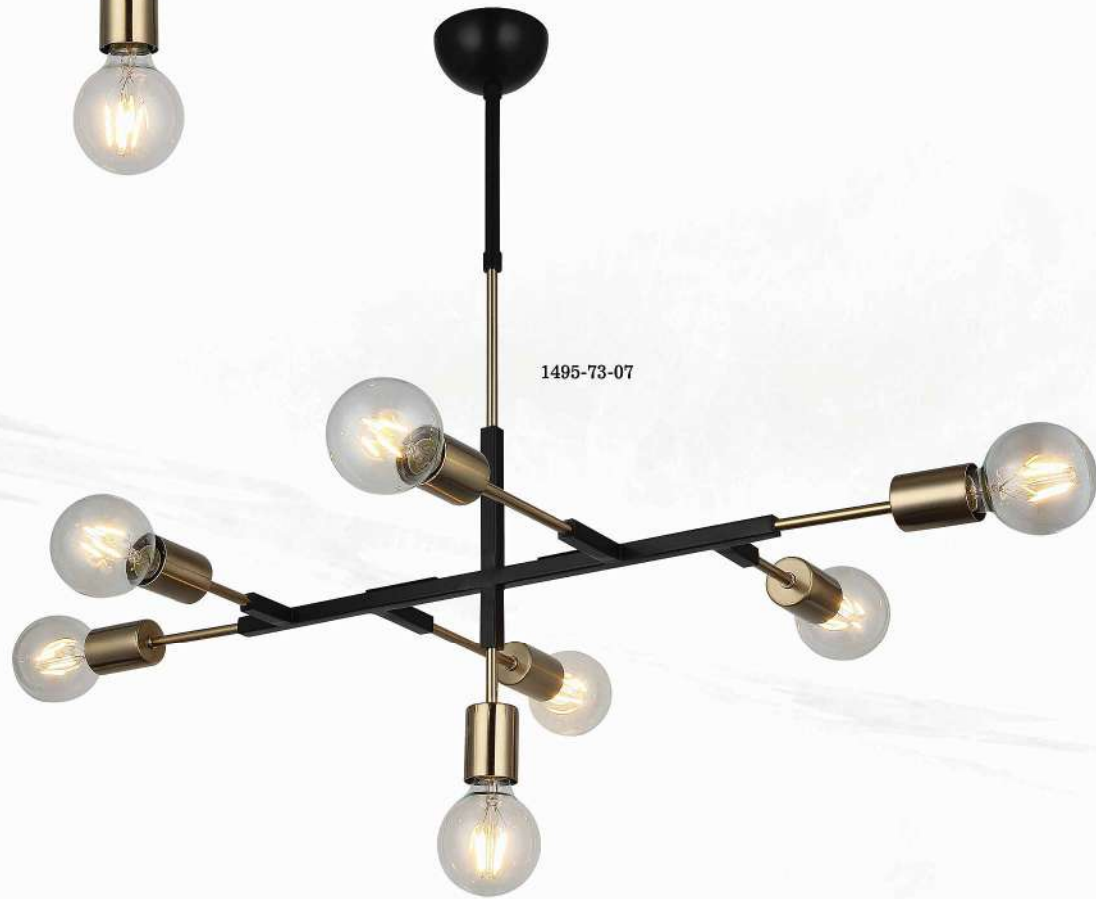

1495-73-07

Tora

Eskitme / Antique Brass	1495-73-07	Eskitme / Antique Brass	1495-73-05
1,72 kg - Ø 56 cm - E-27 / 7x40W (Max)		1,33 kg - Ø 38 cm - E-27 / 5x40W (Max)